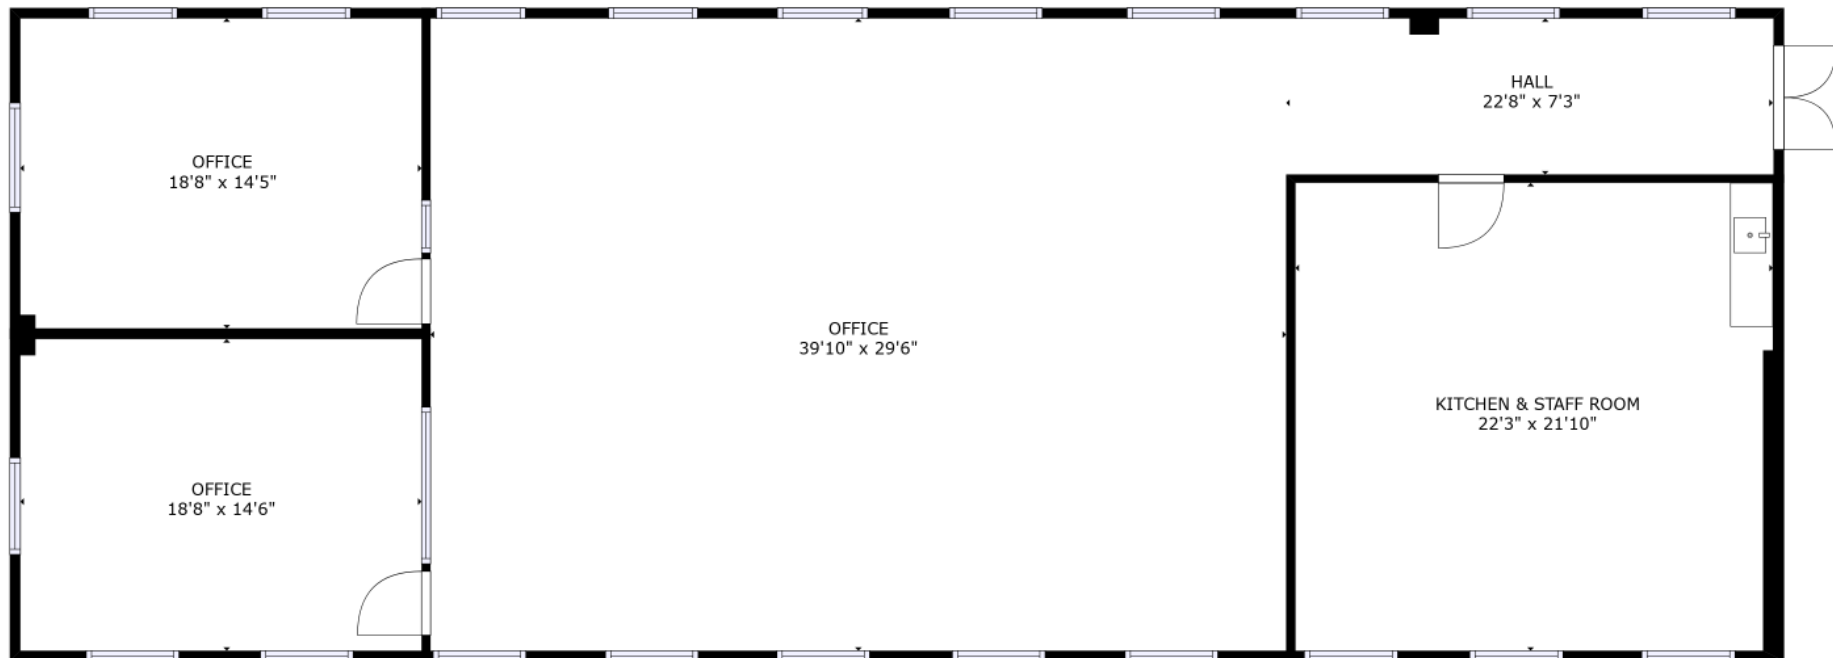

FLOOR 1

GROSS INTERNAL AREA
FLOOR 1: 2402 sq. ft
TOTAL: 2402 sq. ft
SIZES AND DIMENSIONS ARE APPROXIMATE, ACTUAL MAY VARY.

FLOOR 1

GROSS INTERNAL AREA
FLOOR 1: 2402 sq. ft
TOTAL: 2402 sq. ft

SIZES AND DIMENSIONS ARE APPROXIMATE, ACTUAL MAY VARY.